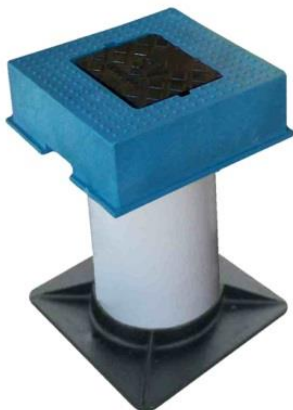

 QLD Hydrant Box
 (Yellow/Grey)

 QLD Valve Box
 (Blue/White/Grey)

 QLD Hydrant/Valve Boxes
 Recycled Water

PVC Shroud (250 OD)

CI Shroud Base Plate

Typical Cover Assembly

Ductile Iron Lids

DI Lids – FBE Coated

REPLAS COVER BOXES

Type	Dimensions Overall mm		Product Code
	Frame	Height	
Cover boxes:			
Replas cover box - Yellow	400 x 400	124	SWRBY
Replas cover box - Grey	400 x 400	124	SWRBG
Replas cover box - White	400 x 400	124	SWRBW
Replas cover box - Blue	400 x 400	124	SWRBB
Replas cover box - Lilac	400 x 400	124	SWRBL
Replas cover box - Red	400 x 400	124	SWRBR

Lids:

Ductile Iron Lid - "FH"	227 x 176	35	SWHLFH
Ductile Iron Lid - "H"	227 x 176	35	SWHLH
Ductile Iron Lid - "SV"	227 x 176	35	SWHLSV
Ductile Iron Lid - "V"	227 x 176	35	SWHLV
Ductile Iron Lid - "AV"	227 x 176	35	SWHLAV
Ductile Iron Lid - "blank"	227 x 176	35	SWHLB
Ductile Iron Lid - "H" Yellow FBE	227 x 176	35	SWHLHY
Ductile Iron Lid - "V" White FBE	227 x 176	35	SWHLVW

Accessories:

Cast Iron Shroud Base Plate	400 x 400	47	SWRBSBP
Shroud Pipe DN 225 PVC 500 Long	250 OD	500	SWRBS
Shroud Pipe DN 225 PVC 300 Long	250 OD	300	SWRBS300

Typical Assemblies:

Blue cover box with CI Lid "SV"	SWRBBSV
Blue cover box with CI Lid "V"	SWRBBV
Grey cover box with CI Lid "FH"	SWRBGFH
Grey cover box with CI Lid "H"	SWRBGH
Grey cover box with CI Lid "SV"	SWRBGSV
Grey cover box with CI Lid "V"	SWRBGV
Lilac cover box with CI Lid "FH"	SWRBLFH
Lilac cover box with CI Lid "H"	SWRBLH
Lilac cover box with CI Lid "SV"	SWRBLSV
Lilac cover box with CI Lid "V"	SWRBLV
White cover box with CI Lid "SV"	SWRBWSV
White cover box with CI Lid "V"	SWRBWV
Yellow cover box with CI Lid "FH"	SWRBYFH
Yellow cover box with CI Lid "H"	SWRBYH